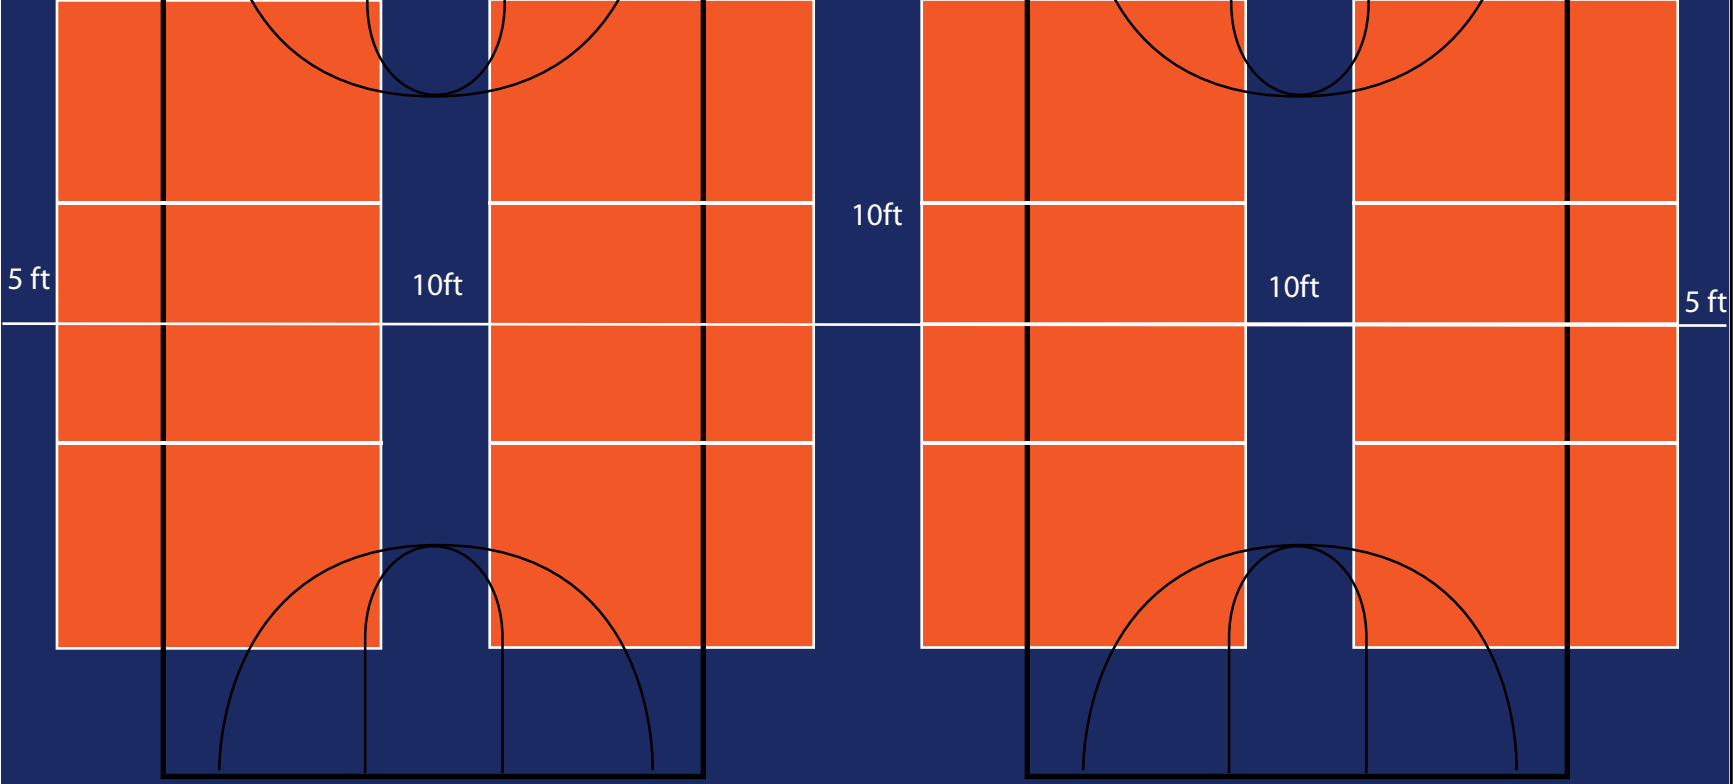

Response & underlayment 90 x 160 feet

mini bleachers

mini bleachers

mini bleachers

mini bleachers

rubberized concrete surface for chairs and bleachers

15 feet

RESPONSE SPORTCOURT WITH UNDERLAYMENT

WALL

mini bleachers

15 feet

mini bleachers

mini bleachers

rubberized concrete surface for chairs and bleachers

SUMMER 2011
 ADD ON FOR CAFE / WI FI & TEAM FILM ROOM
 SHOP AND SHOP VOLLEYBALL EQUIPMENT